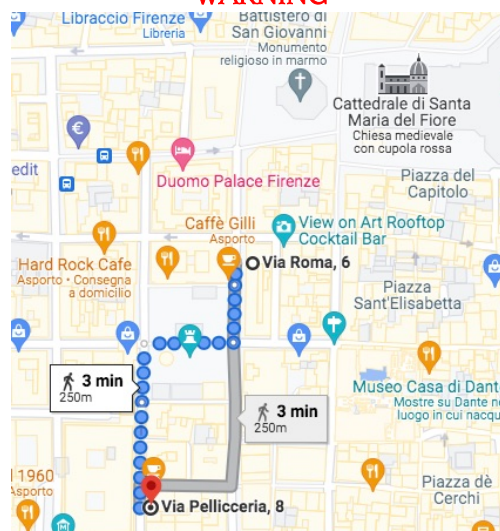

DiFIRENZE APARTMENT
Appartamento / Apartment
Via Pellicceria, 8 – 50123 –
Firenze (FI) Italia / Italy

VEDI PDF / VIEW PDF

Affittacamere & Appartamenti / Guest Houses & Apartments

COME ACCEDERE: CHIAVI

HOW TO ACCESS: KEYS

IMPORTANTE

Reception in VIA ROMA, 6

**UNA VOLTA PRELEVATE LE CHIAVI QUI ALLA
RECEPTION, RECATEVI IN VIA PELLICCERIA, 8
(1 PIANO) ---> DiFIRENZE APARTMENT**

WARNING

**ONCE YOU GET THE KEYS HERE AT THE
RECEPTION, GO TO VIA PELLICCERIA, 8 (1
FLOOR) ---> DiFIRENZE APARTMENT**